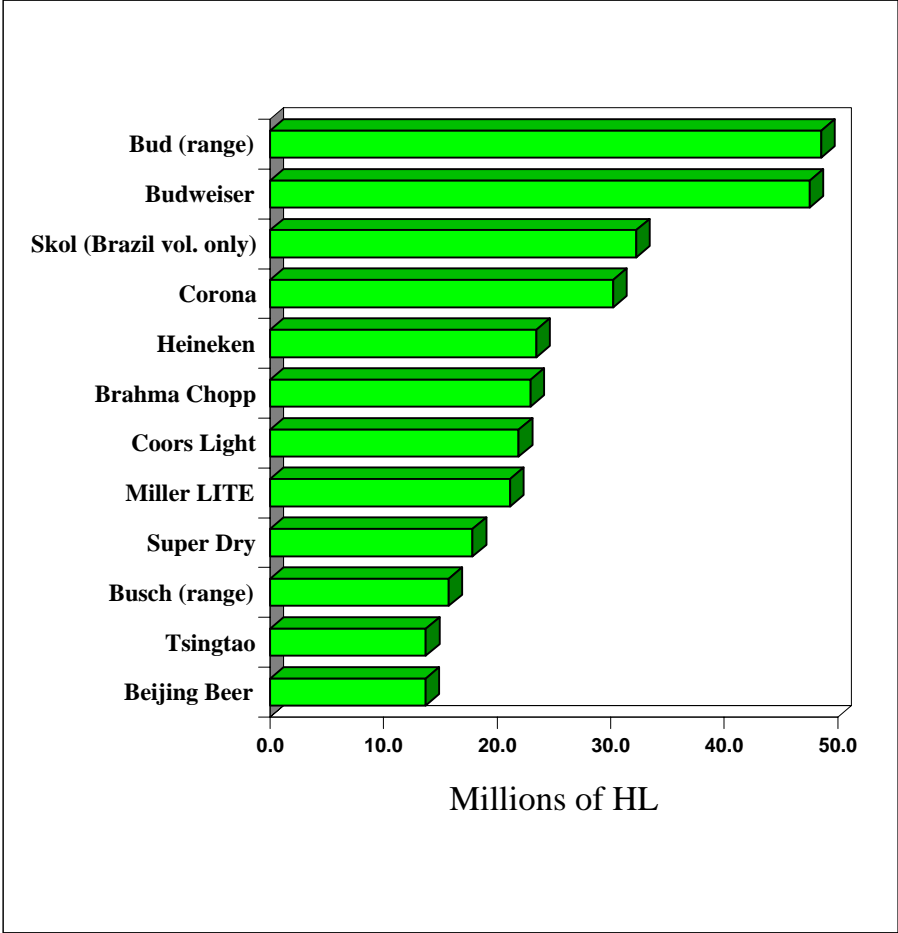

**PLATO LOGIC LIMITED
TOP WORLD BREWER AND BRAND SALES - 2005P**

Source: Plato Logic Limited
Notes: may include investments; see also Table of Top Brewers