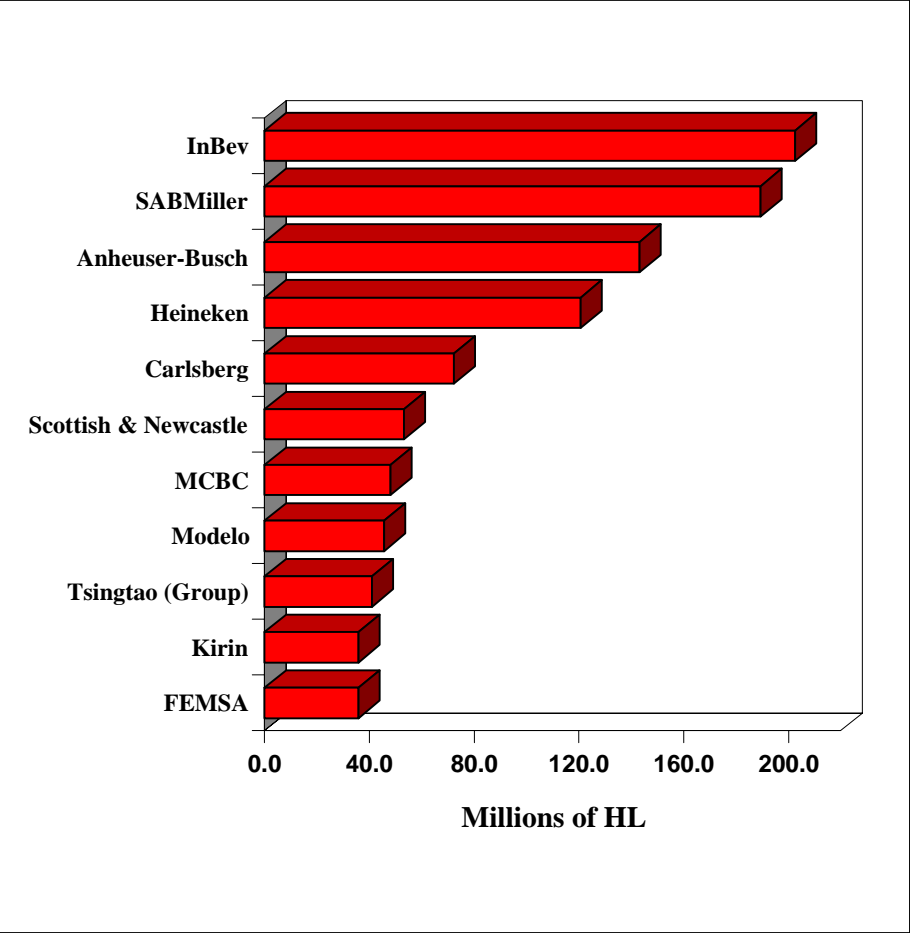

**PLATO LOGIC LIMITED
TOP WORLD BREWER AND BRAND SALES - 2005P**

Source: Plato Logic Limited
Notes: may include investments; see also Table of Top Brewers